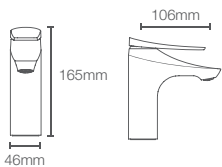

Single-control basin faucet without drain in french gold

FORE ARC™ | K-27483IN-4ND-AF