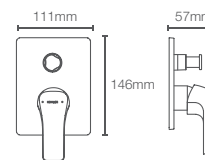

Aqua Turbo 230 RBS (recessed bath and shower) trim assy in french gold

FORE TRI™ | K-27490IN-AF