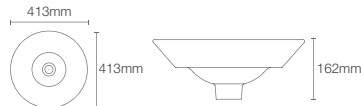

Depth: 111mm

Must order: K-75823IN-CP bottle trap 350mm