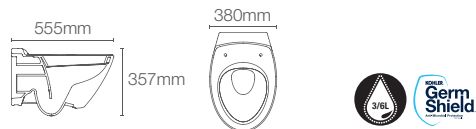

P-trap 245mm

Must order: Plastic outlet connector (K-1046327-S)