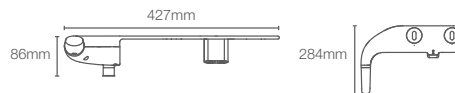

Compatible toilets*

K-5573IN-2-0 | Reach Eco wall hung bowl with
K-22860IN-0 PureWash™ bidet attachment in white

K-38782IN-0 | Brazn wall hung toilet with seat cover and
PureWash™ bidet attachment in white

K-38784IN-0 | Freelance™ wall hung toilet with seat cover
and PureWash™ bidet attachment in white

K-38785IN-0 | Trace™ wall hung toilet with seat cover and
PureWash™ bidet attachment in white

K-38786IN-0 | Vive wall hung toilet with seat cover and
PureWash™ bidet attachment in white

K-38787IN-0 | Veil® wall hung toilet with seat cover and
PureWash™ bidet attachment in white

K-38788IN-0 | Reach™ wall hung toilet with seat cover and
PureWash™ bidet attachment in white

K-38790IN-0 | Span Round wall hung toilet with seat cover
and PureWash™ bidet attachment in white

K-38791IN-0 | Patio™ wall hung toilet with seat cover and
PureWash™ bidet attachment in white

Also compatible with*

K-18133IN-SS-0 | Presquile™ wall-hung toilet with
Quiet-Close™ slim seat cover in white (for projects only)

K-6098IN-SR-0 | Replay™ wall-hung toilet with
Quiet-Close™ slim seat in white (for projects only)

K-18133IN-2SS-0 | Presquile™ wall-hung toilet with
Quiet-Close™ seat in white (for projects only)

K-6098IN-S-0 | Replay™ wall hung toilet with
Quiet-Close™ seat (for projects only)

K-29174IN-S-0 | Span Square wall hung toilet with
Quiet-Close™ seat in white (for projects only)

And with over 90% of other toilet brands tested on

* Above codes are combo codes of toilets with seat cover and PureWash™ bidet attachment.