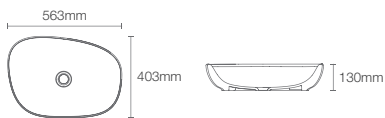

Coming Soon

Vessel basin without faucet hole in indigo

Depth: 130mm

Must order: K-24740IN-0 and K-75823IN-CP drain and bottle trap 350mm