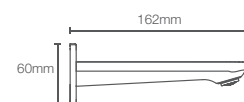

Bath spout without diverter in french gold