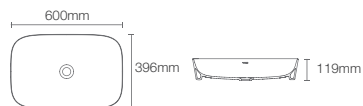

NEW

MODERNLIFE EDGE™ | K-21226IN-HG1

Edge vessel basin without faucet hole in thundergrey