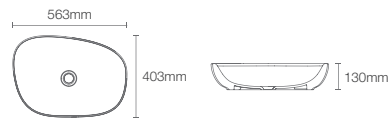

Depth: 130mm

Must order: K-24740IN-0 and K-75823IN-CP drain and bottle trap 350mm