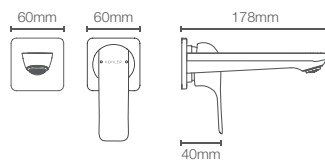

Single-control wall mount basin faucet trim in french gold

Must order: Trim only, for use with valve K-25150IN-NA