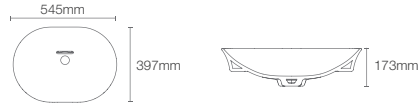

NEW

**VIVE™ GEO** | K-28784IN-7

Vessel basin without faucet hole in black

Depth: 90mm

Must order: K-75823IN-CP and K-32485IN-NA drain and bottle trap 350mm

NEW

**VIVE™ CAPSULE** | K-28783IN-DGS

Vessel basin without faucet hole in indigo