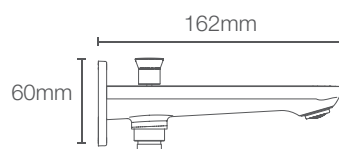

Bath spout with diverter in french gold