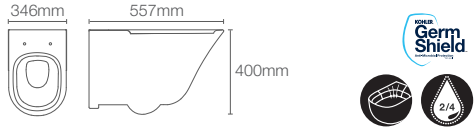

P-trap 205mm

Must order: Plastic outlet connector (K-1046327-S)

NEW

VIVE | K-26998IN-7

Rimless wall hung toilet with Quiet-Close™ slim seat cover in black

P-trap 205mm  
Must order: Plastic outlet connector (K-1046327-S)