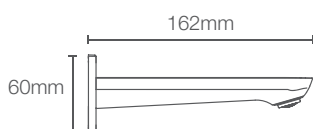

Bath spout without diverter in french gold

FORE TRI™ | K-27493IN-AF