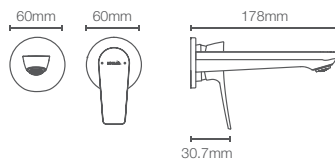

Single-control wall mount basin faucet trim in french gold

Must order: Trim only, for use with valve
K-25150IN-NA