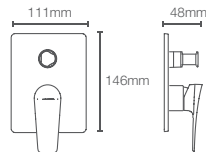

Aqua Turbo 230 Rbs (recessed bath and shower) trim assy in french gold

FORE LINE™ | K-27478IN-4ND-AF