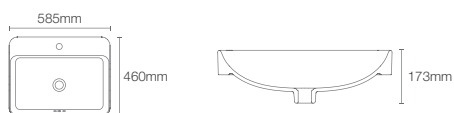

Vessel basin without faucet hole in black

Depth: 130mm

Must order: K-24740IN-0 and K-75823IN-CP drain and bottle trap 350mm

**FOREFRONT**<sub>TM</sub> | K-2660IN-1-7

Vessel basin with single faucet hole in black