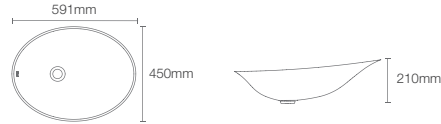

Depth: 178mm

Must order: Ceramic drain, without overflow (K-24740IN-0)