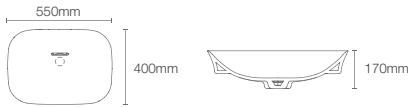

Depth: 90mm

Must order: K-75823IN-CP and K-32485IN-NA drain and bottle trap 350mm