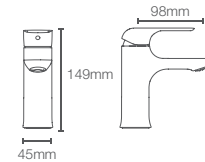

Single-control basin faucet without drain in french gold

FORE LINE™ | K-27480IN-4ND-AF