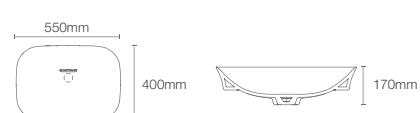

Depth: 152mm

Must order: Bottle trap 350mm (K-75823IN-CP)

NEW

**VIVE**<sub>TM</sub> **GEO** | K-28784IN-DGS

Vessel basin without faucet hole in indigo

Depth: 90mm

Must order: K-75823IN-CP and K-32485IN-NA drain and bottle trap 350mm