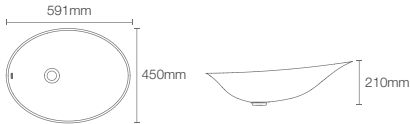

Edge vessel basin without faucet hole in thundergrey

Depth: 113mm

Must order: K-24740IN-0 and K-75823IN-CP  
drain and bottle trap 350mm

**VEIL**<sub>L,R</sub> | K-77171IN-DGS

Vessel basin without faucet hole in indigo