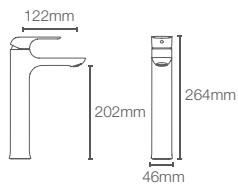

Aqua Turbo 230 Rbs (recessed bath and shower) trim assy in french gold

**FORE LINE™** | K-27478IN-4ND-AF

Single-control basin faucet without drain in french gold

**FORE LINE™** | K-27480IN-4ND-AF

Single-control tall basin faucet without drain in french gold