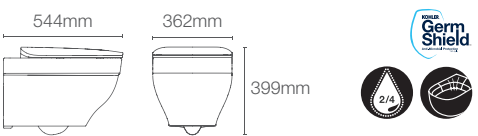

NEW

VIVE | K-26998IN-DGS

Rimless wall hung toilet with Quiet-Close™ slim seat cover in indigo

P-trap 205mm  
Must order: Plastic outlet connector (K-1046327-S)

Coming Soon

TRACE™ | K-20217IN-S-7

Rimless wall hung toilet with Quiet-Close™ slim seat cover in black