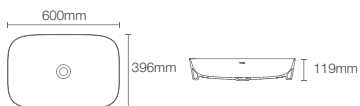

Depth: 113mm

Must order: K-24740IN-0 and K-75823IN-CP
drain and bottle trap 350mm