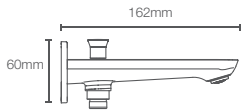

Bath spout with diverter in french gold

Must order: Trim only, for use with valve K-882IN-CP