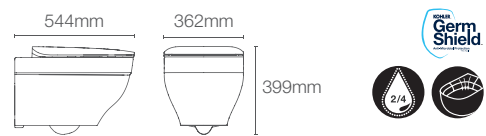

Coming Soon

TRACE™ | K-20217IN-S-DGS

Rimless wall hung toilet with Quiet-Close™ slim seat cover in indigo

REPLAY™ | K-6098IN-S-K4

Wall hung toilet with Quiet-Close™ seat cover in cashmere