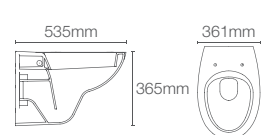

P-trap 210mm
Must order: Plastic outlet connector (K-1046327-S)
*Compatible with K-72757IN-0 PureClean™ Bidet Seat - Oval