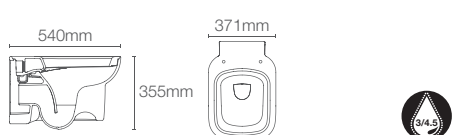

Coming Soon

TRACE™ | K-20217IN-S-DGS

Rimless wall hung toilet with Quiet-Close™ slim seat cover in indigo

REPLAY™ | K-6098IN-S-K4

Wall hung toilet with Quiet-Close™ seat cover in cashmere

P-trap 215mm  
Must order: Plastic outlet connector (K-1046327-S)